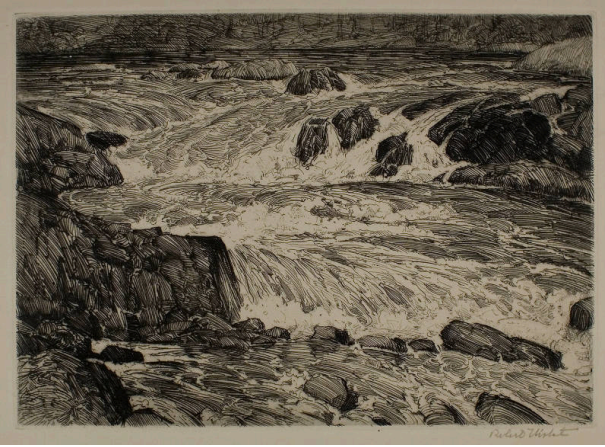

Basic Detail Report

Mountain Stream

Date

20th century

Primary Maker

Robert Hogg Nisbet

Medium

Etching

Description

Etching on deckle-edged paper depicting a mountain stream.

Dimensions

Overall, Plate: 6 7/8 x 9 5/8 in. (17.5 x 24.4 cm) Overall: 10 x 12 3/4 in. (25.4 x 32.4 cm)