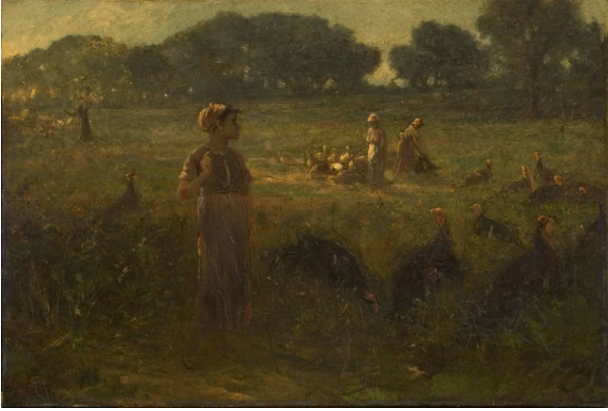

Basic Detail Report

Turkey Pasture in Kentucky

Date

1878

Primary Maker

George Fuller

Medium

Oil on canvas

Description

This is an oil on canvas painting. It is a pastoral scene with several turkeys in the foreground. There are at least four figures, and all appear to be female. The young girl in the foreground is biracial. The lighting is quiet and subdued. The last rays of the sun are gently highlighting the figures in the mid-ground. The top quarter of the canvas shows trees silhouetted against the yellowish sky.