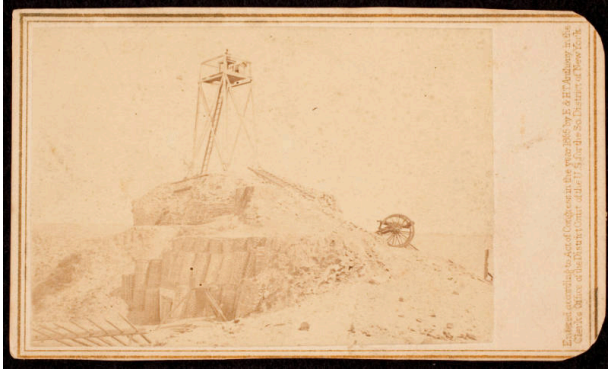

Basic Detail Report

Parapet Of Fort Sumpter With Rebel Lookout

Date

19th Century

Primary Maker

Unknown

Medium

Albumen print

Description

This is an albumen carte de visite. Some surface dirt; light print; two corners clipped.

Dimensions

Overall, Support: 4 x 2 3/8 in. (10.2 x 6 cm) Overall, Image: 3 1/8 in. (7.9 cm)