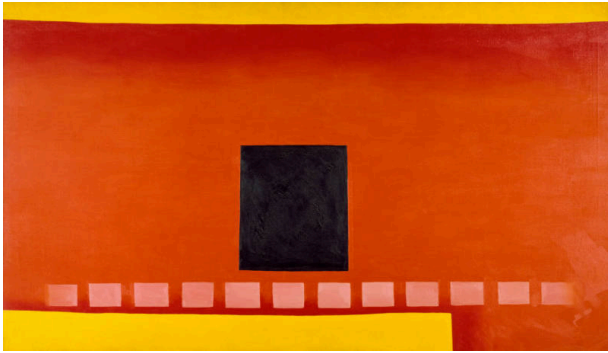

Basic Detail Report

Black Door with Red

Date

1954

Primary Maker

Georgia O'Keeffe

Medium

Oil on canvas

Description

Black Door with Red, an oil on canvas painting, depicts the patio of the artist's home in Abiquiu, New Mexico. Very abstracted, this work focuses on the door: it is depicted as a simple black rectangle, stepping stones are rendered as a series of small pink squares, and the wall is a vibrant red. The sky and ground are illustrated with yellow bands, at top and bottom.