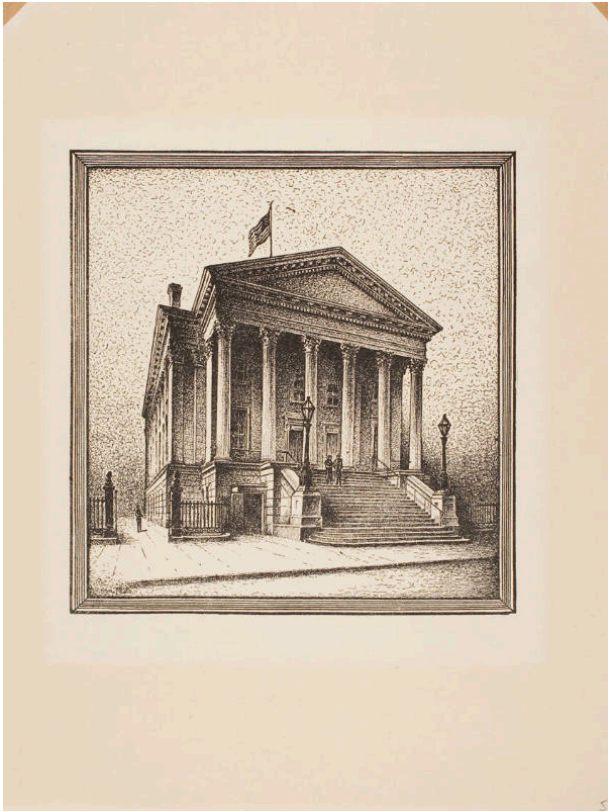

Basic Detail Report

Overall: 11 x 8 3/8 in. (27.9 x 21.3 cm)

U.S. Custom House

Date

ca. 1906

Primary Maker

Unknown

Medium

Photoengraving

Description

One of 28 prints (photoengravings) of Norfolk scenes. Plates found c. 1925 in a box at National Bank of Commerce by Sam Mathew, and some plates made of them at that time. These scenes are printed in the center of sheets of thin paper. This particular print depicts the U. S. Custom House on Southeast Main St., at Granby St.

Dimensions