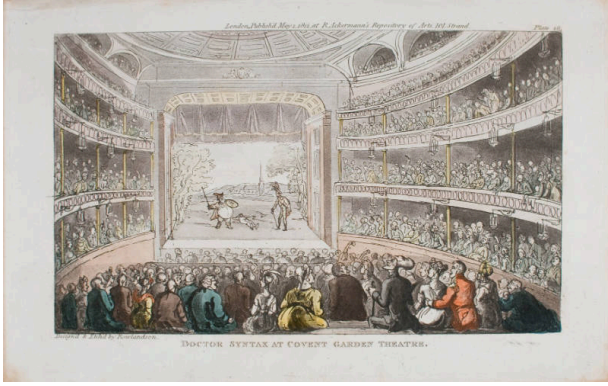

Basic Detail Report

Doctor Syntax At Covent Garden Theater

Date

1756-1827

Primary Maker

Thomas Rowlandson

Medium

Print

Description

Print of Dr. Syntax watching a play.

Dimensions

Overall: 6 1/4 x 9 3/8 in. (15.9 x 23.8 cm)