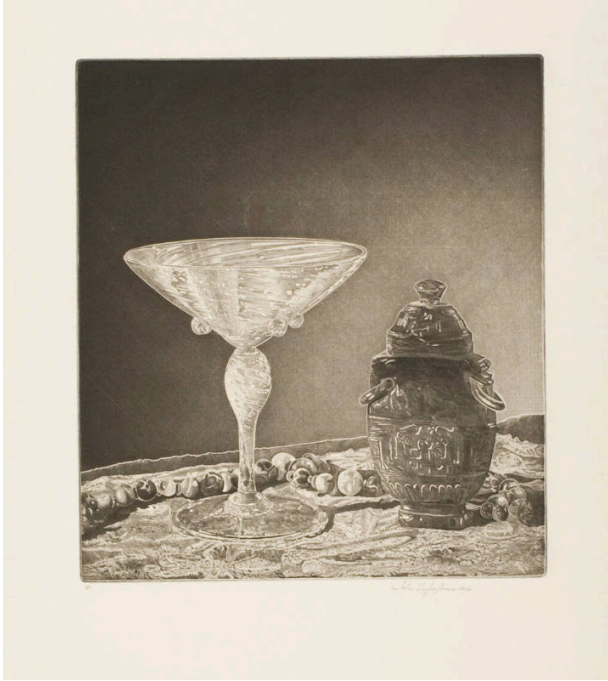

Basic Detail Report

9 3/8 x 11 1/8 in. (23.9 x 28.2 cm)

Crystal And Jade

Date

1936-1940

Primary Maker

John Taylor Arms

Medium

Etching | Aquatint

Description

Etching and aquatint on laid paper. Etching #261; Plate #305. Paper has two deckle edges.

Dimensions

Overall, Plate: 7 11/16 x 6 1/8 in. (19.6 x 15.5 cm) Overall: