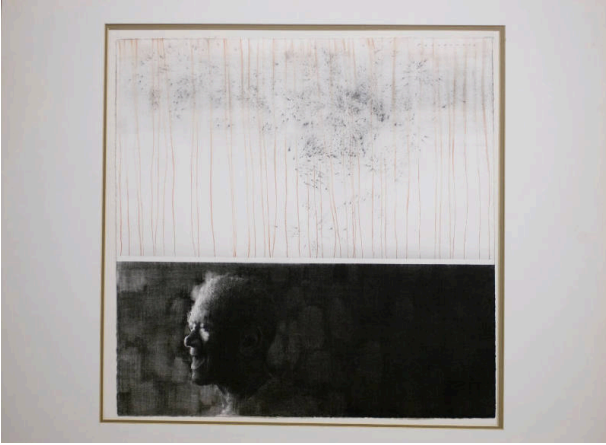

Basic Detail Report

Untitled

Date

20th century

Primary Maker

Walter A. Prochownik

Medium

Charcoal | Conte

Description

Charcoal and conte drawing. Depicts a portrait of a man facing left on the bottom and abstract lines on the top half of the drawing.

Dimensions

Overall: 22 x 22 in. (55.9 x 55.9 cm) Overall, Mat: 29 x 29 in. (73.7 x 73.7 cm)