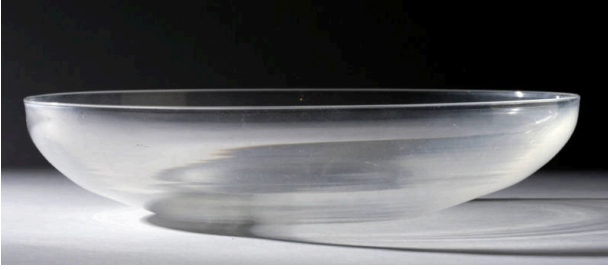

Basic Detail Report

Bowl

Date

No Date

Primary Maker

Steuben Glass Works

Medium

Blown glass

Description

Bowl of blown colorless glass. Low bowl shape. Similar to Steuben model 7987. Bottom ground flat.

Dimensions

Overall: 2 1/2 in. (6.4 cm) Overall, Rim: 11 1/4 in. (28.6 cm) Base: 5 1/2 in. (14 cm)