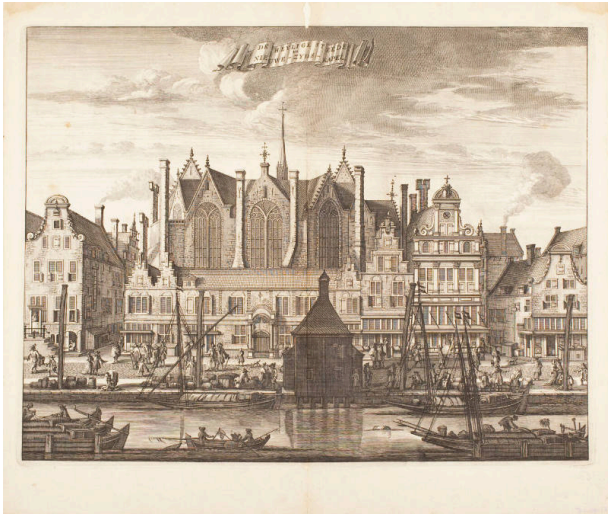

Basic Detail Report

Engraving of a waterfront buildings.

Dimensions

Overall, Plate: 10 1/2 x 13 3/4 in. (26.7 x 34.9 cm) Overall: 12 1/4 x 14 1/2 in. (31.1 x 36.8 cm) Overall, Mat: 16 x 22 in. (40.6 x 55.9 cm)

De Heylige Steede Nu Nieuwe-Zyds-Kapel

Date

1660 - 1711

Primary Maker

Peter Schenk the Elder

Medium

Wood engraving, laid paper

Description