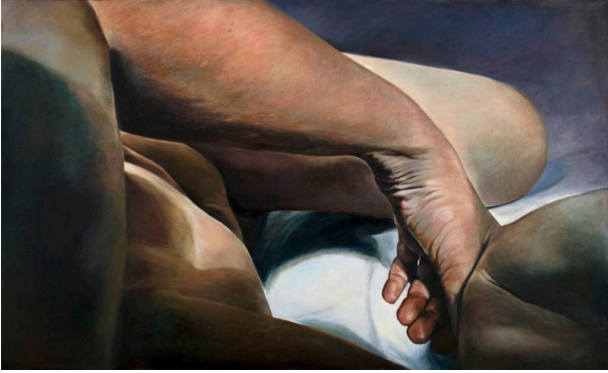

Basic Detail Report

Corner Elbow

Date

1977

Primary Maker

Joan Semmel

Medium

Oil on canvas

Description

Oil on canvas painting in a strip frame.

Dimensions

Overall: 44 1/4 x 74 in. (112.4 x 188 cm)