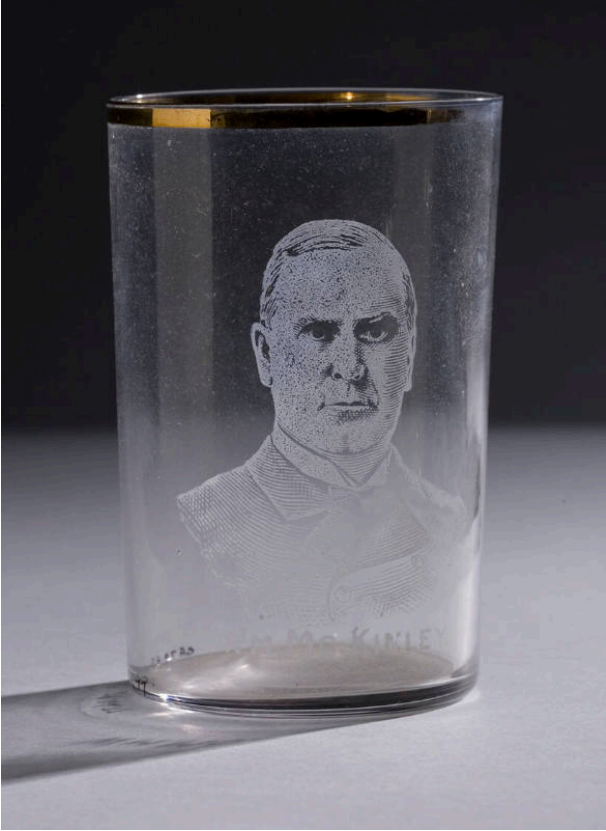

Basic Detail Report

Tumbler

Date

ca. 1896

Primary Maker

Unknown

Medium

Blown glass | Gilt

Description

Tumbler of clear blown glass. Labeled portrait bust of "Wm. McKINLEY". Gilt rim.

Dimensions

Overall: 3 11/16 in. (9.4 cm) Overall, Rim: 2 1/2 in. (6.4 cm)