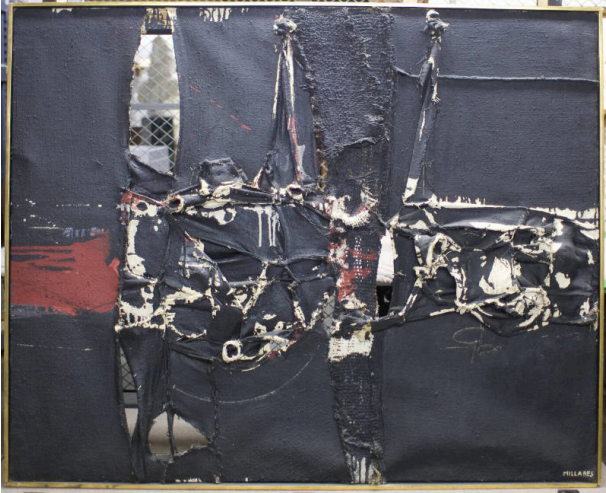

Basic Detail Report

canvas

Dimensions

Overall: 51 1/2 x 64 1/4 in. (130.8 x 163.2 cm)

Cuadro 87

Date

1958

Primary Maker

Manolo Millares

Medium

Mixed media on burlap

Description

Mixed media painting in black and red with cutouts in the