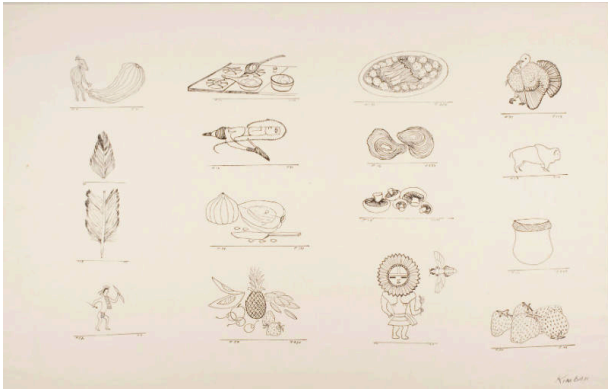

Basic Detail Report

Untitled

Date

20th century

Primary Maker

Yeffe Kimball

Medium

Print

Description

Print depicting 16 various food-related illustrations on one sheet.

Dimensions

Overall: 14 x 22 in. (35.6 x 55.9 cm)