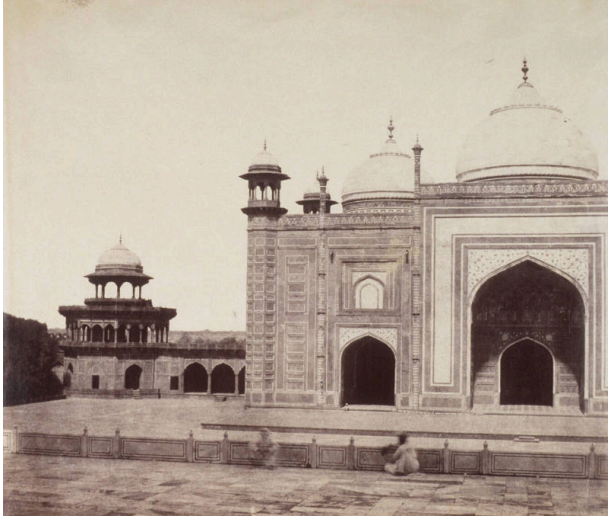

Basic Detail Report

Mosque of the Taj Mahal

Date

late 1850s

Primary Maker

Dr. John Murray

Medium

Albumen print

Description

This albumen print is a view of the mosque of the Taj

Mahal, at Agra, India. The Taj Mahal, a white marble mausoleum, was built (1630-52) by Shah Jahan for his wife.

Dimensions

Overall, Image: 17 7/16 × 16 1/8 in. (44.3 × 41 cm) Overall, Paper: 25 × 21 9/16 in. (63.5 × 54.8 cm)