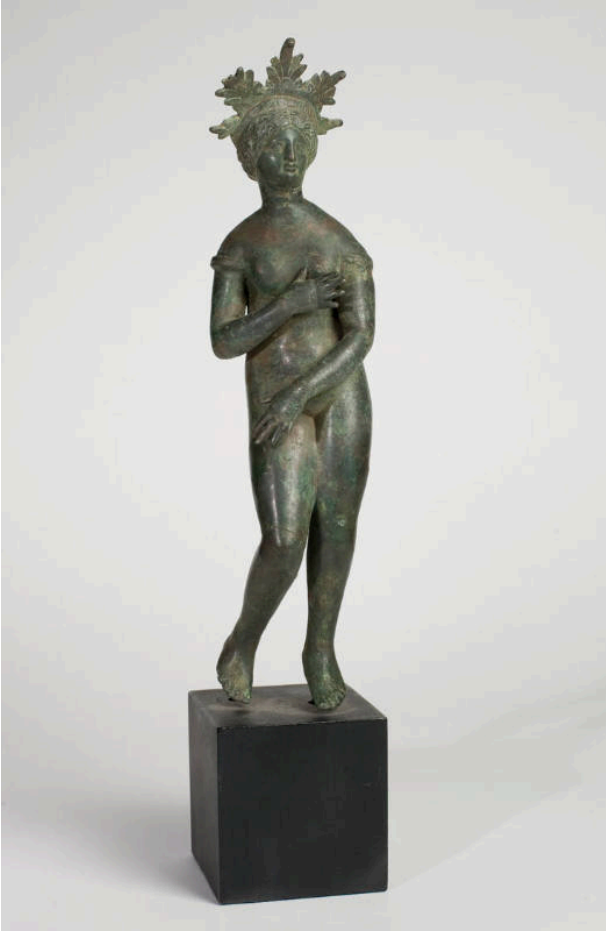

Basic Detail Report

Venus

Date

3rd century B.C.-3rd century A.D.

Primary Maker

Unknown

Medium

Bronze

Description

Antique standing Venus of bronze.

Dimensions

Overall: 13 3/8 in. (34 cm) Base: 3 1/2 in. (8.9 cm)