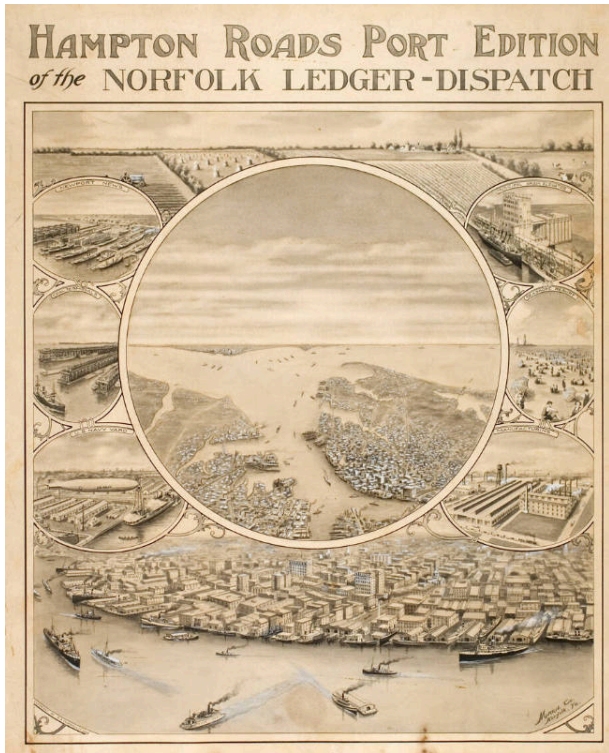

## Bird's Eye View Hampton Roads Area

**Date**

1924

**Primary Maker**

Charles A. Morrisette

**Medium**

Ink and wash on paper

**Description**

Original ink and wash drawing done for the "Hampton Roads Port Edition of the Norfolk Ledger Dispatch". Shows Hampton Roads area, Newport News, Coal Terminals, U.S. Navy Yard, Municipal Grain Elevator, Seashore Resort, manufacturing, Norfolk waterfront and surrounding farm lands.

### Dimensions

Overall: 28 x 23 7/8 in. (71.1 x 60.6 cm)