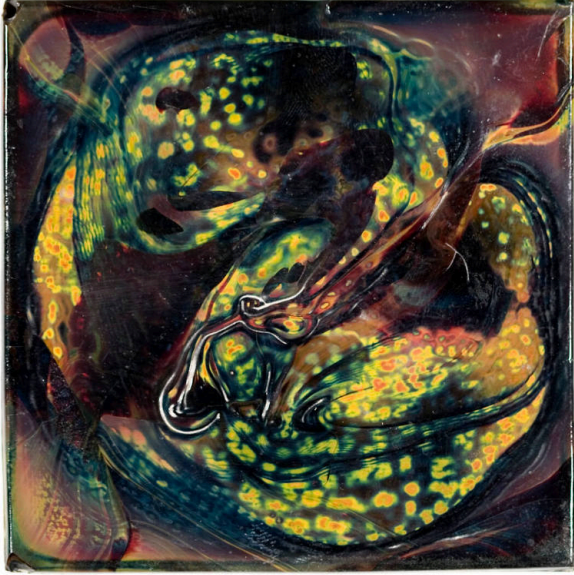

## Dimensions

Overall: 3 15/16 x 3 15/16 in. (10 x 10 cm)

### Description

Glass square tile made of swirls of greens, browns and black. Like GAT.63.9. Four pairs of holes in back for installation.