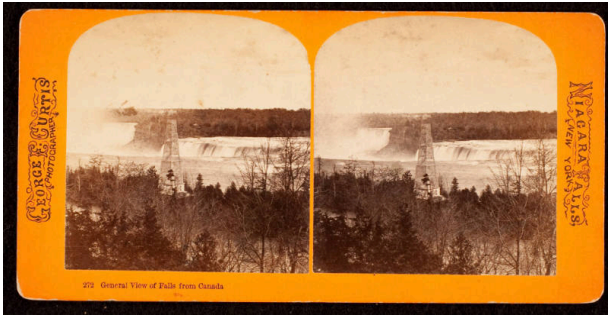

Basic Detail Report

General View Of Falls From Canada - 272

Date

ca. 1870s

Primary Maker

George E. Curtis

Medium

Albumen print

Description

This is a stereograph photograph; 2 images on each card.

Dimensions

Overall, Support: 3 1/2 x 7 in. (8.9 x 17.8 cm) Overall, Image: 3 x 2 7/8 in. (7.6 x 7.3 cm)