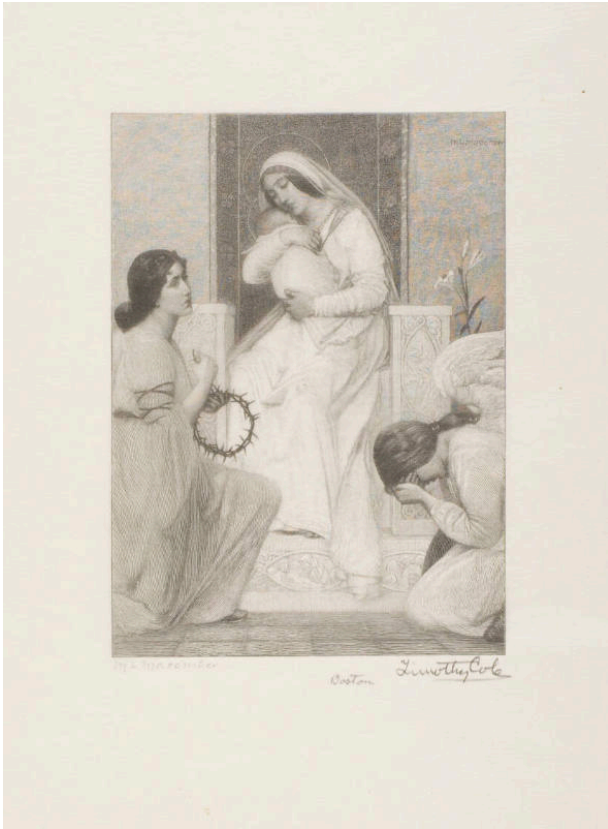

Basic Detail Report

14 1/4 in. (48.9 x 36.2 cm)

Madonna and Child

Date

1914

Primary Maker

Timothy Cole

Medium

Wood engraving

Description

Wood engraving on Japan paper. Original painting destroyed. The Virgin sits on a white stone throne holding the infant Jesus. A white lily sits to the right of the throne. On the right, and angel kneels, weeping into her hands. On her left, a woman looks away holding a crown of thorns.

Dimensions

Overall: 7 x 5 in. (17.8 x 12.7 cm) Overall, Mat: 19 1/4 x