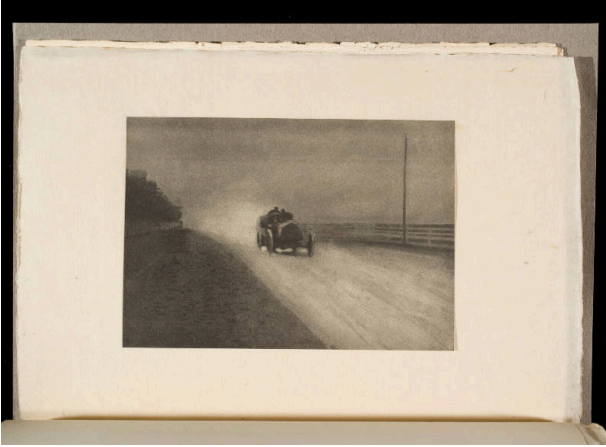

Basic Detail Report

Speed From Camera Work, No. 7

Date

July 1904

Primary Maker

Robert Demachy

Medium

Halftone photogravure

Description

This is a halftone; originally part of CAMERA WORK.

Dimensions

Overall, Image: 5 × 7 in. (12.7 × 17.8 cm) Overall, Support: 8 1/4 × 12 in. (21 × 30.5 cm)