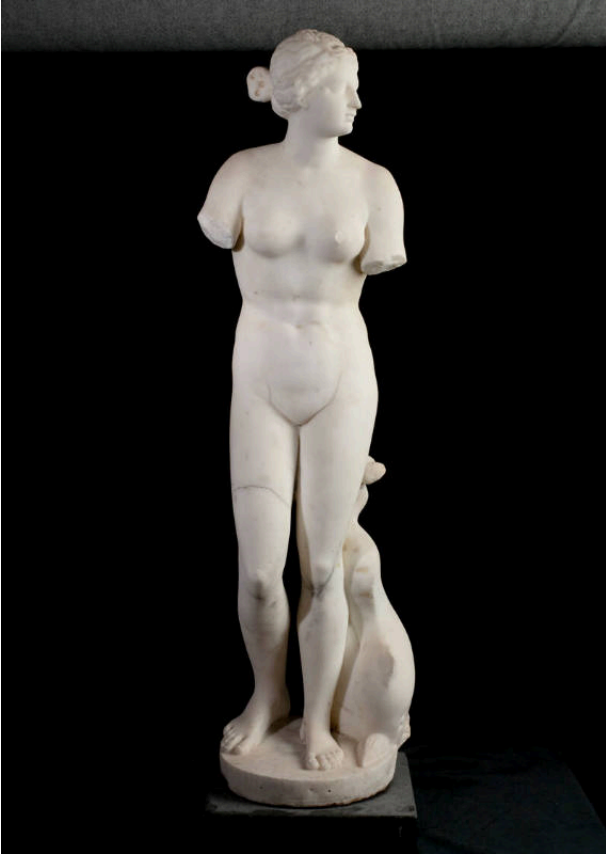

Basic Detail Report

Venus

Date

2nd century BC-1st century BC

Primary Maker

Unknown

Medium

Parian marble

Description

Venus standing figure of parian marble. With turned head and dolphin at side.

Dimensions

Overall: 33 11/16 in. (85.6 cm) Base: 2 in. (5.1 cm)