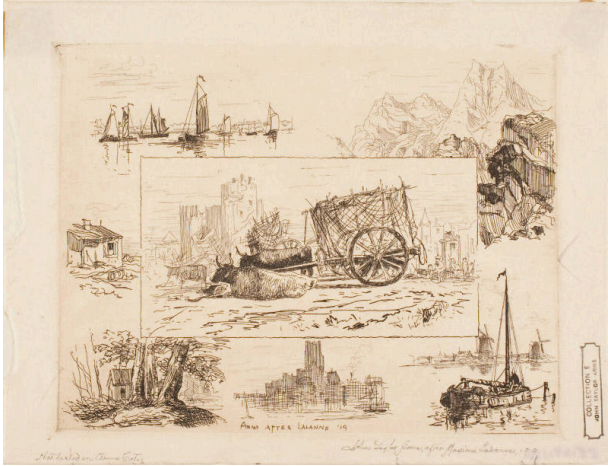

Basic Detail Report

Arms After Lalanne '19

Date

1919

Primary Maker

John Taylor Arms

Medium

Etching

Description

Etching on handmade paper (fiber paper).

Dimensions

Overall, Plate: 4 7/8 x 5 1/16 in. (12.4 x 12.8 cm) Overall: 5 3/8 x 7 in. (13.7 x 17.8 cm) Overall, Mat: 19 x 14 in. (48.3 x 35.6 cm)