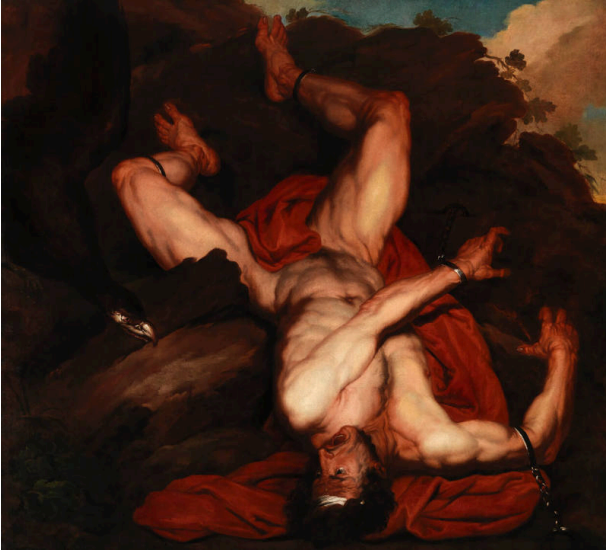

## Prometheus

### Description

According to Greek mythology, the immortal Prometheus committed the crime of stealing fire from the gods and giving it to mankind. As punishment for the deed, the Gods of Mount Olympus chained him to the side of a mountain. Tethered, he is unable to escape from the eagle sent to peck out his liver, which grows back daily.

giving it to mankind. As punishment for the deed, the Gods of Mount Olympus chained him to the side of a mountain. Tethered, he is unable to escape from the eagle sent to peck out his liver, which grows back daily.