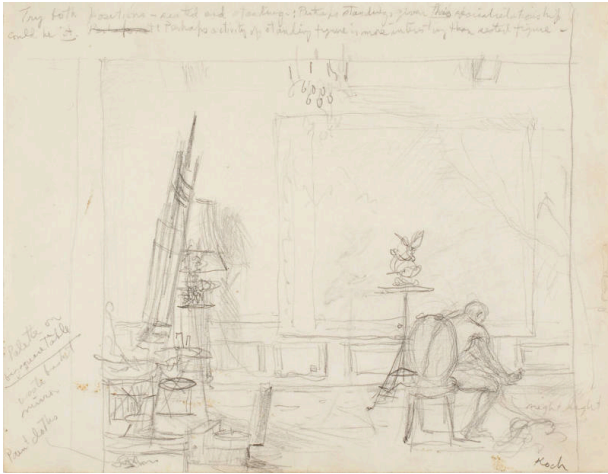

Basic Detail Report

Pencil sketch for 65.34.5, with notations.

Dimensions

Overall: 7 3/4 x 10 in. (19.7 x 25.4 cm)

Studio Interior (Sketch)

Date

20th century

Primary Maker

John Koch

Medium

Pencil | Paper

Description