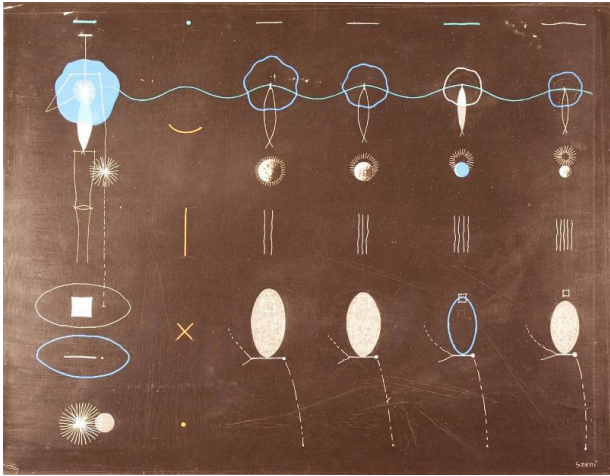

Basic Detail Report

Figure With Decimal Parts

Date

20th century

Primary Maker

Maria Szeni

Medium

Scratch board | Acrylic

Description

Acrylic on scratch board drawing.

Dimensions

Overall: 19 x 25 in. (48.3 x 63.5 cm)