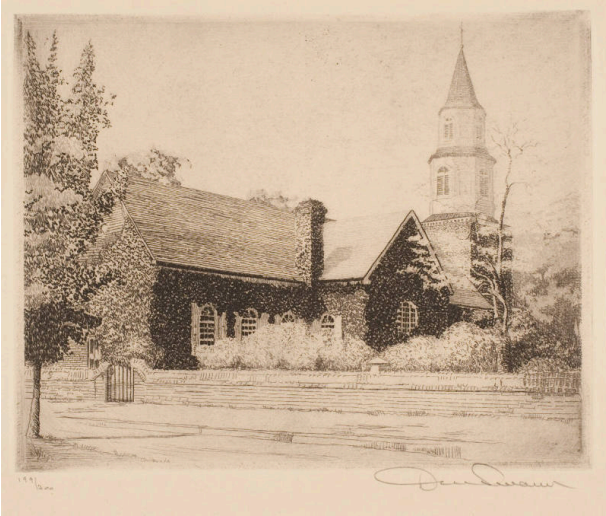

Basic Detail Report

Bruton Parish Church, Williamsburg, Va.

Date

1944

Primary Maker

Samuel Donovan Swann

Medium

Etching

Description

An etching showing gate from Palace Green, brick wall, tower at right and trees and shrubs in foliage. Printed in ivory black ink.

Dimensions

Overall: 6 x 7 1/2 in. (15.2 x 19.1 cm) Overall, Mat: 18 x 14 in. (45.7 x 35.6 cm)