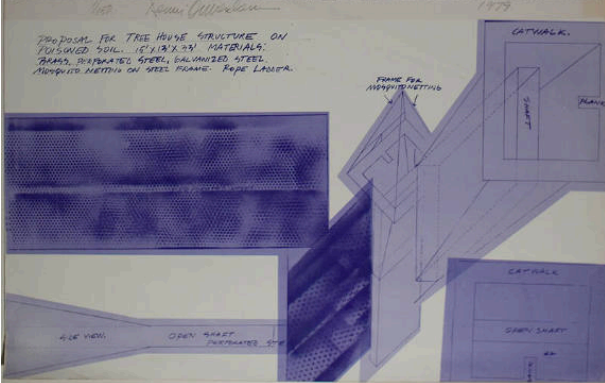

Basic Detail Report

Tree House Structure on Poisoned Soil #2. 1978.

Tree House Structure On Poisoned Soil #2

Date

1978

Primary Maker

Dennis Oppenheim

Medium

Lithograph

Description

Lithograph.

Dimensions

Overall: 42 x 30 in. (106.7 x 76.2 cm)