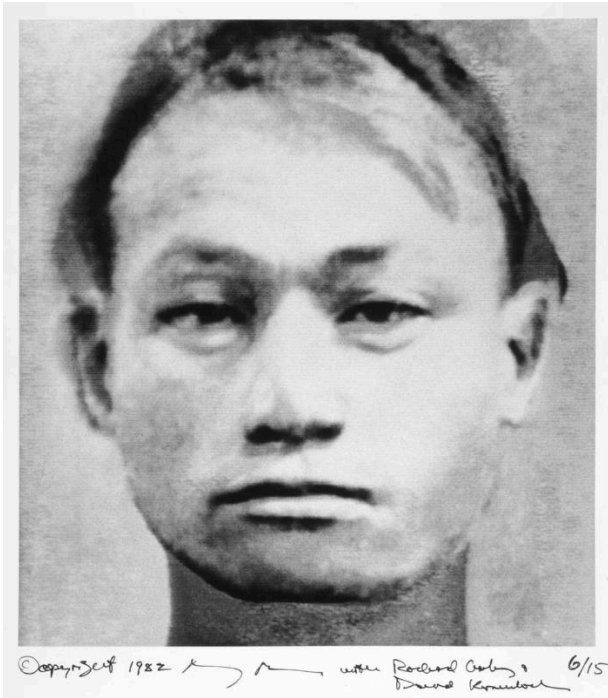

Basic Detail Report

× 20 in. (40.6 × 50.8 cm)

Three Major Races

Date

1982

Primary Maker

Nancy Burson

Medium

Gelatin silver print

Description

This is a composition of the faces of an Asian, a Caucasian, and an African American.

Dimensions

Overall, Image: 9 × 8 1/4 in. (22.9 × 21 cm) Overall, Support: 11 × 13 3/8 in. (27.9 × 34 cm) Overall, Mat: 16