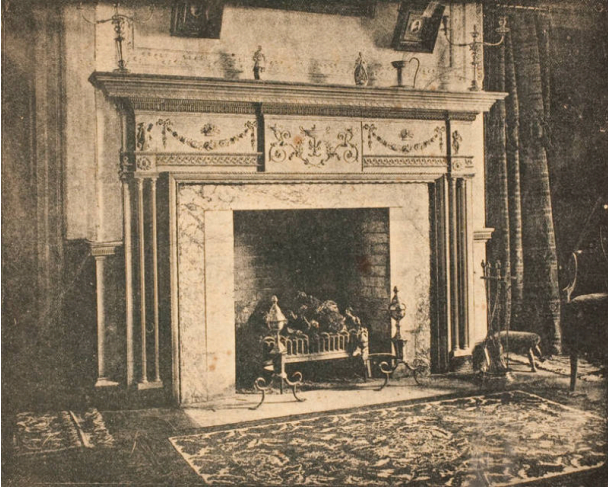

Basic Detail Report

Building News, November 28, 1891.

Dimensions

Overall: 8 x 12 in. (20.3 x 30.5 cm)

Barton Myers Parlor from American Architect and Building News

Date

November 28, 1891

Medium