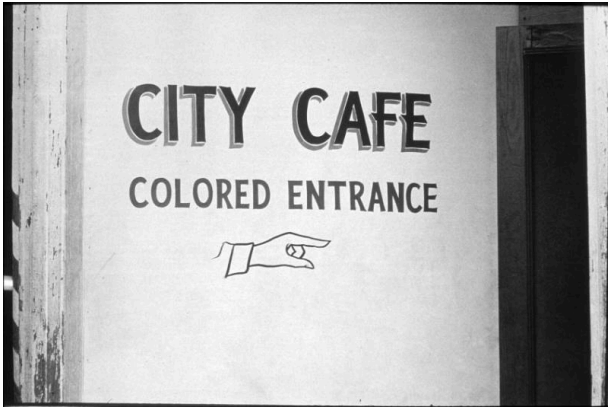

## The Entrance to the City Cafe

**Date**

1963

**Primary Maker**

Danny Lyon

**Medium**

Gelatin silver print

### Description

This is a gelatin silver print. This is a wall with "CITY CAFE | COLORED ENTRANCE" painted on it with a hand illustration pointing in the direction of the cafe.