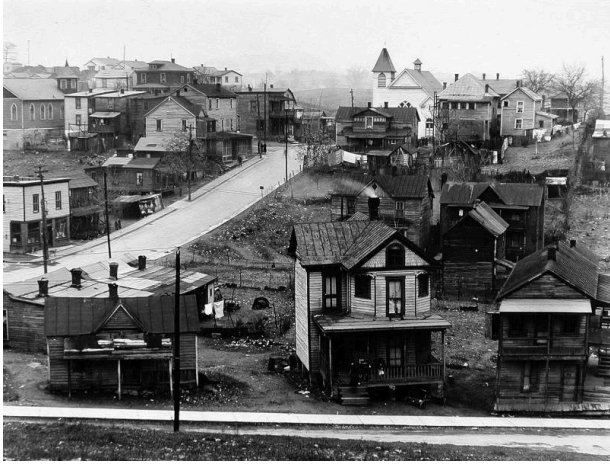

## Unplanned, Scattered Houses, Roanoke, Virginia

### Description

This is a vintage gelatin silver print of homes in Roanoke, Virginia. The houses are not built on a grid-based format and appeared scattered, however, the artist has composed the photograph to appear orderly. In the foreground, a narrow white path extends across the image. A two-story house centered in the foreground blows smoke from the chimney; in the background center a road cuts through the neighborhood and curves to the left. Mountains are seen in the far background.