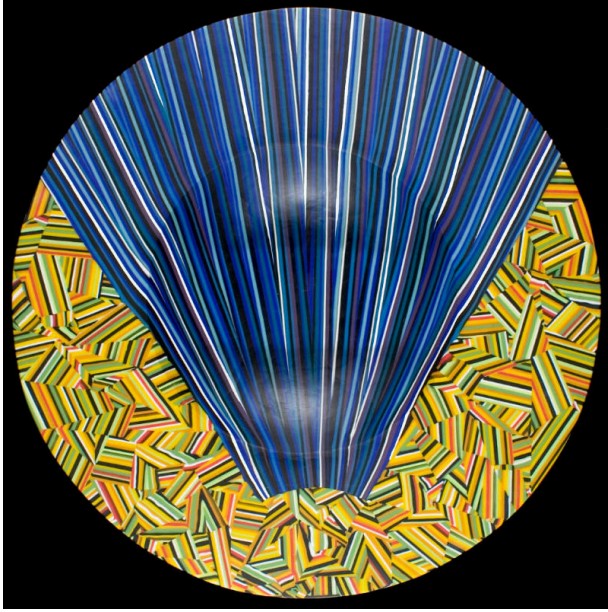

## Wedge 'Impact Series'

### Medium

Glass

### Description

This is a bowl with a round bottom and a broad flat rim of fused glass that is ground and polished. The design consists of a large fan-like device rendered in various

shades of blue, blue green, purple, white, and black juxtaposed against a mosaic field of irregular triangles, trapezoids, and quadrilaterals - each formed from parallel stripes chartreuse, ochre, orange, red, white, and black.