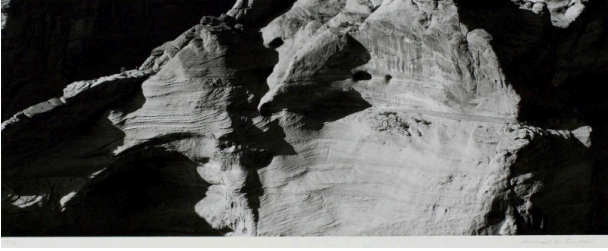

Basic Detail Report

Canyon de Chelly, Arizona

Date

1993

Primary Maker

Michael A. Smith

Medium

Gelatin silver print

Description

This is a gelatin silver print and panoramic view of a canyon in Arizona.

Dimensions

Overall, Image: 7 5/8 × 19 5/8 in. (19.4 × 49.8 cm) Overall, Support: 13 × 25 1/16 in. (33 × 63.7 cm)