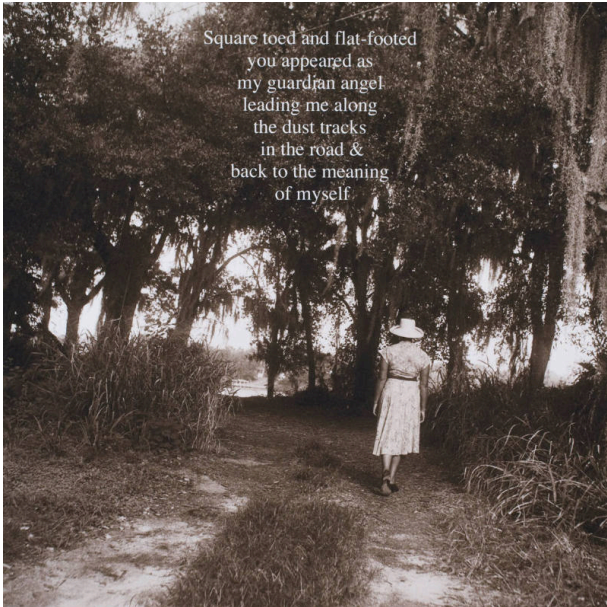

Basic Detail Report

Untitled

Date

2003

Primary Maker

Carrie Mae Weems

Medium

Pigmented inkjet print

Description

This gelatin silver print is of a woman walking down a sandy path covered by trees and surrounded by vegetation. On the photograph are the words: "Square

toed and flat-footed you appear as my guardian angel leading me along the dust tracks in the road & back to the meaning of myself";