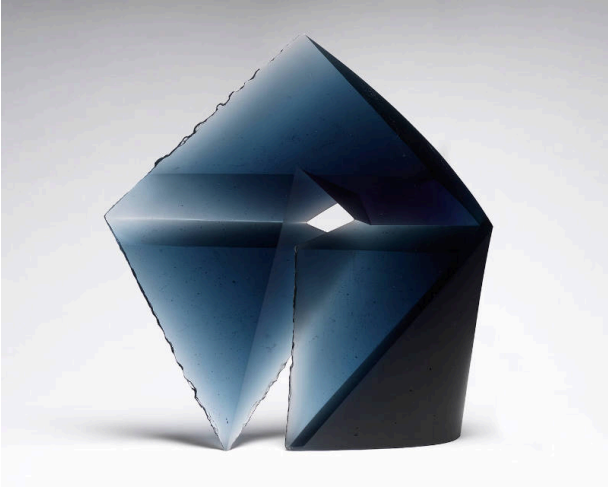

Basic Detail Report

Free Through (Blue)

Date

1988

Primary Maker

Stanislav Libenský

Medium

Cast glass

Description

Free Through is a low translucent blue cast glass sculpture of interlocking pyramidal and triangular forms and shapes.

Dimensions

24 3/4 × 28 1/4 × 10 3/8 in. (62.9 × 71.8 × 26.4 cm)