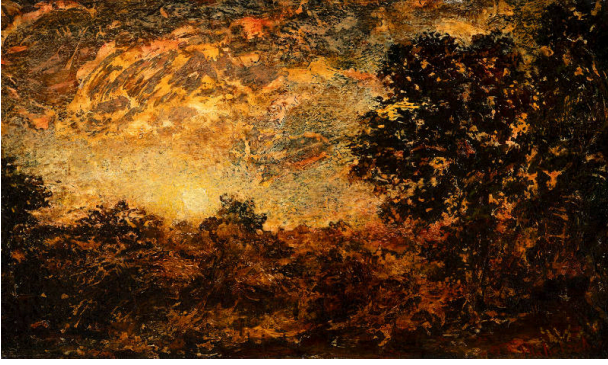

## Sunset, Lemaire

### Description

Rock filled landscape with setting sun on horizon casting a glow on trees in foreground