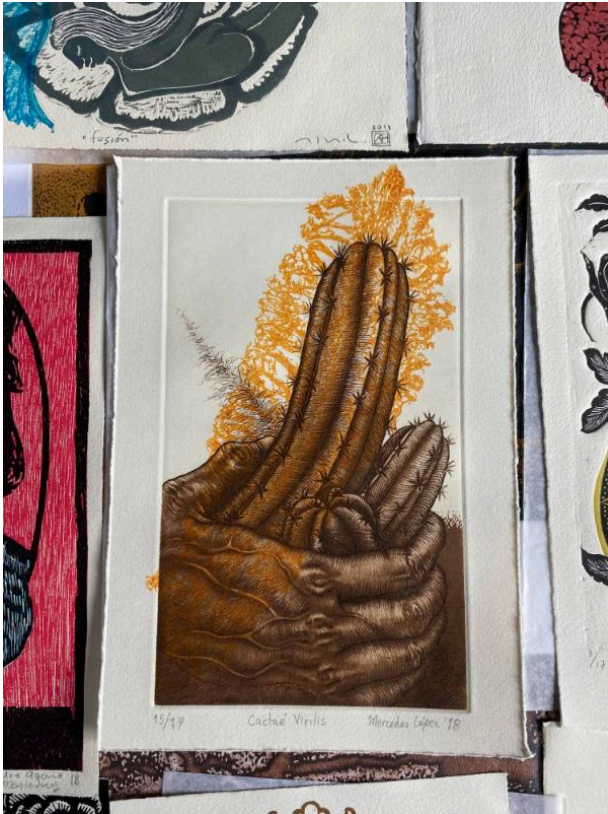

Basic Detail Report

Virile Cactus

Date

2018

Primary Maker

Mercedes López

Medium

Etching, aquatint and plant fiber imprint